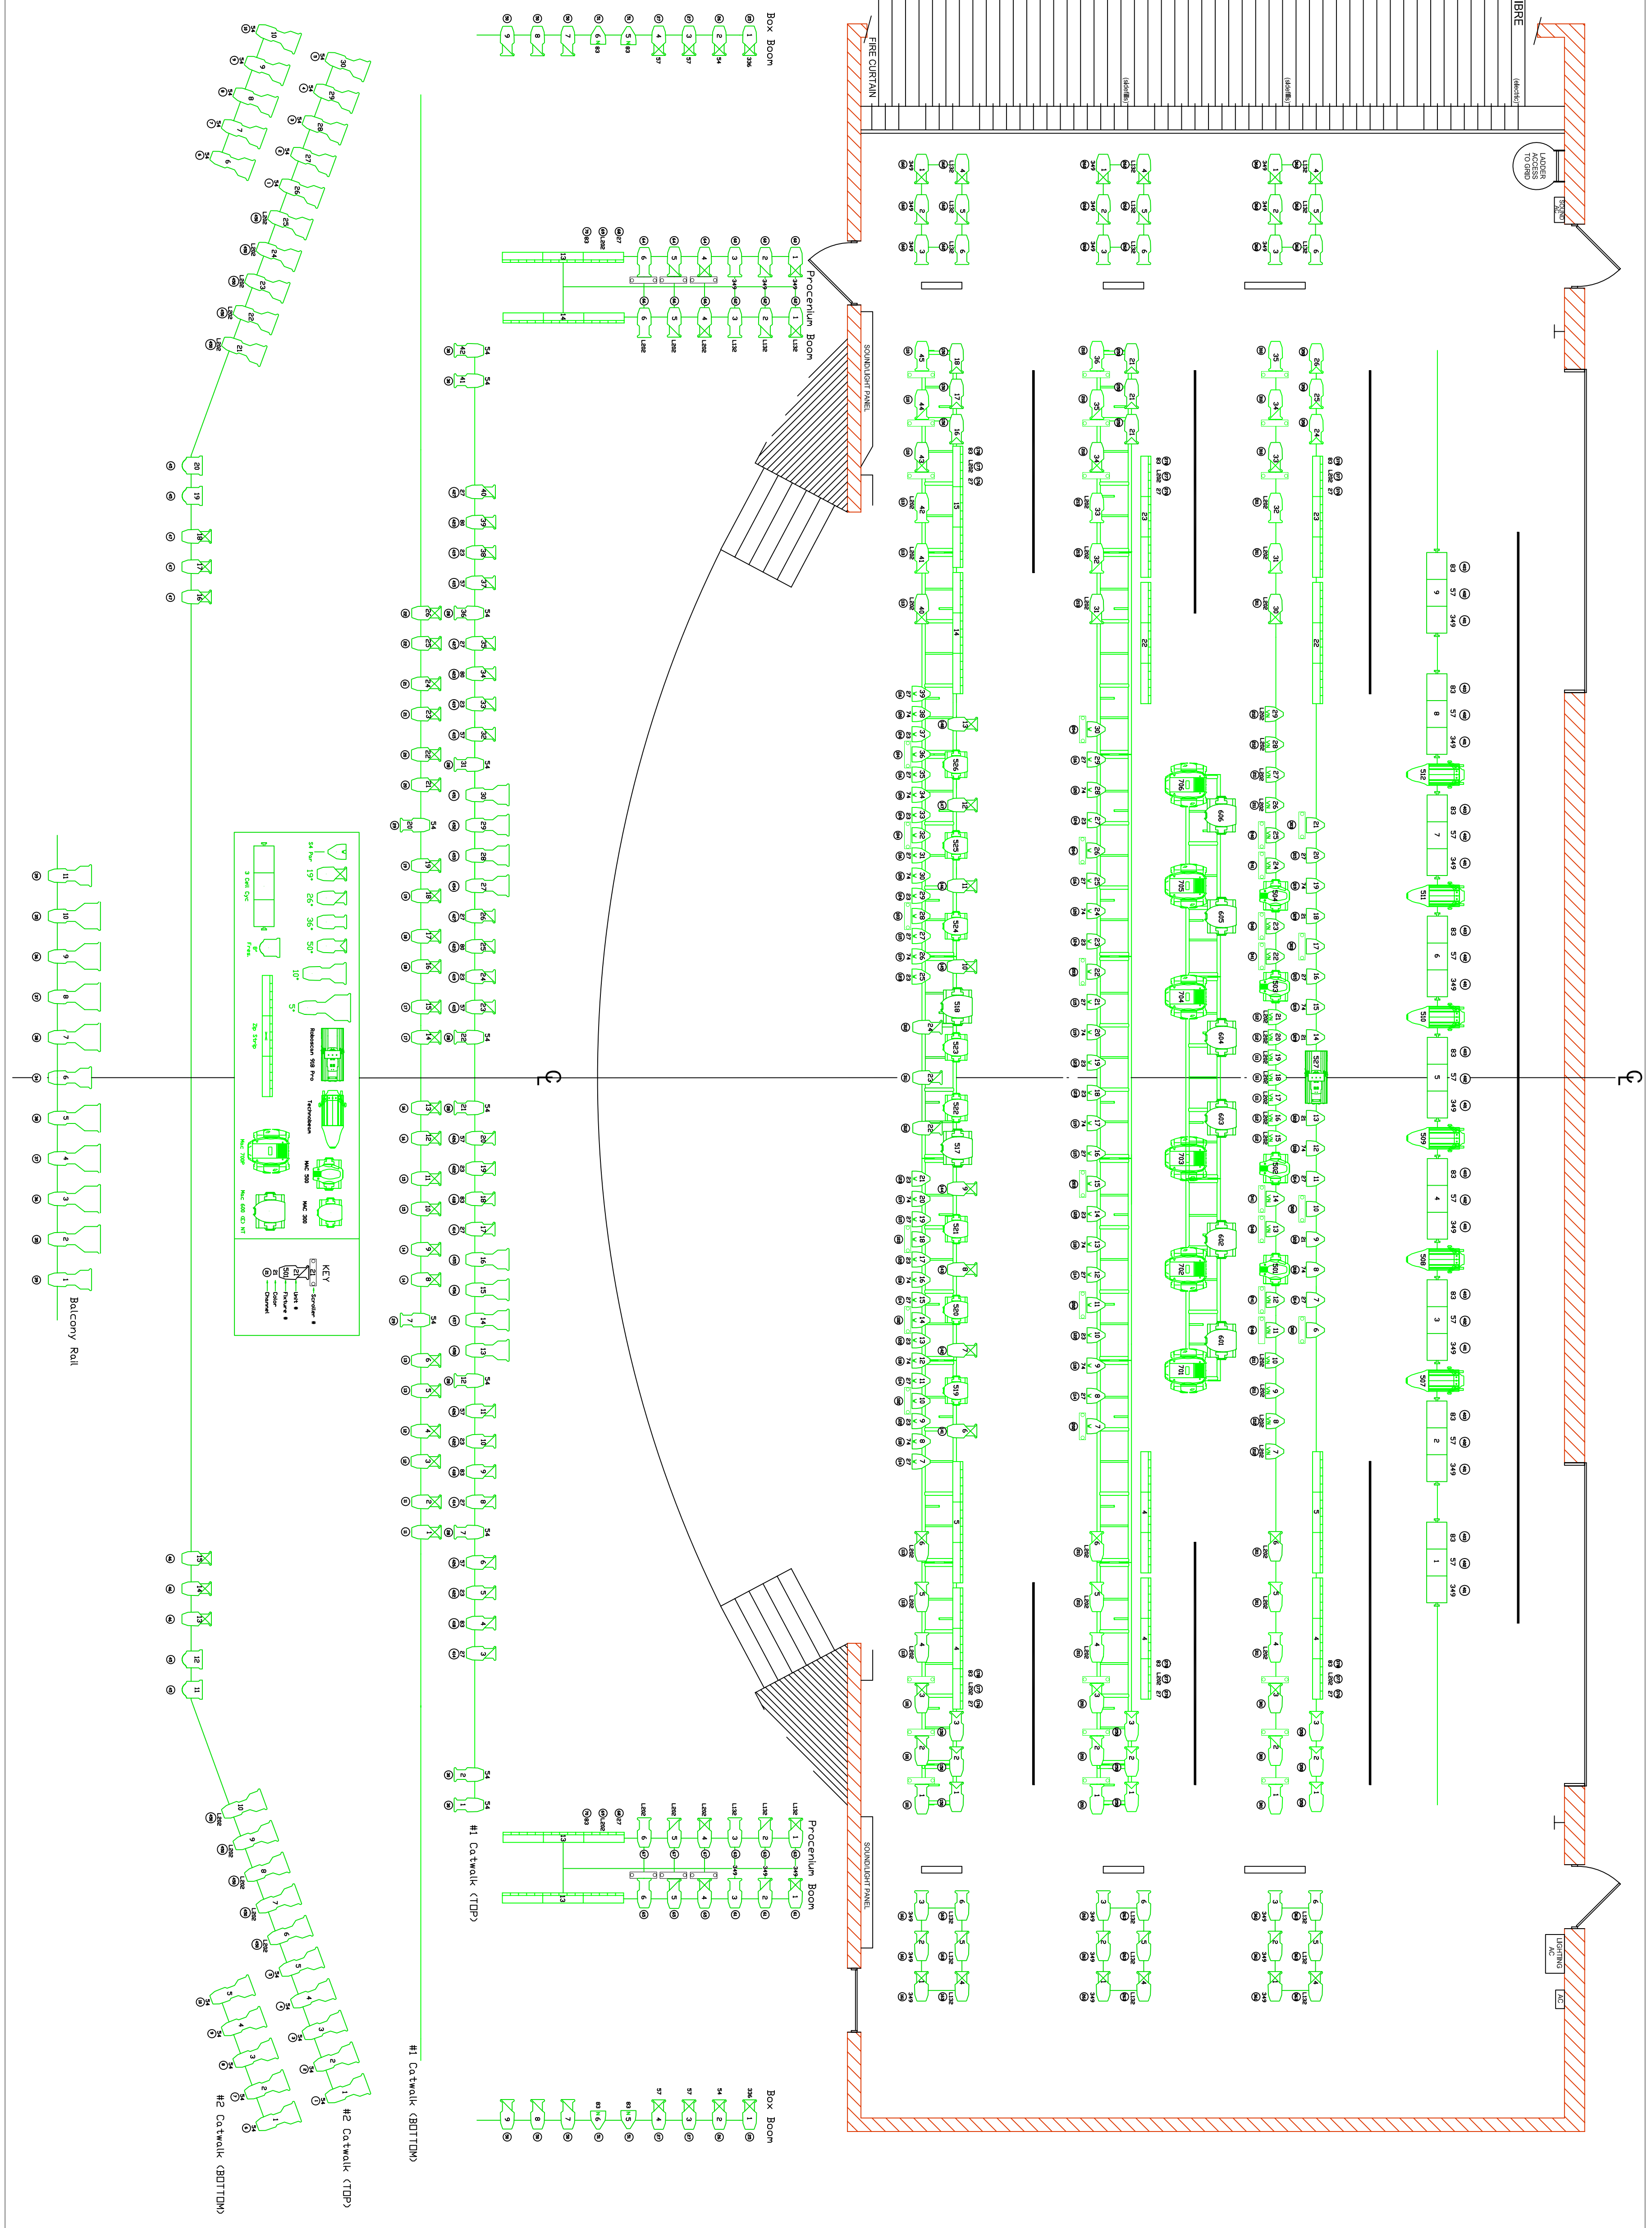

LINE SETS

48	FULL STAGE FIBRE
47	
46	
45	
44	# 4 H20
43	# 4 ELECTRIC
42	# 4 BORDER
41	
39	Masking Legs
37	
36	
35	DEAD
34	3A Electric
32	# 3 H20
31	# 3 ELECTRIC
30	# 3 BORDER
29	
28	Masking Legs
27	
26	
25	Masking Legs
24	
23	
22	
21	
19	# 2 H20
18	# 2 ELECTRIC
17	# 2 BORDER
16	
15	
14	Masking Legs
13	
12	
11	
10	
9	
8	
6	# 1 H20
5	# 1 ELECTRIC
4	# 1 BORDER
2	
1	Act Curtain

AMERICAN MUSIC THEATRE
2010 SERIES SHOW
 STAGE LIGHTING PLOT
 Designer: Don Evansko
 Drawn By: Matt DeMascolo
 Date: 2/16/10
 1/4" = 1'-0"